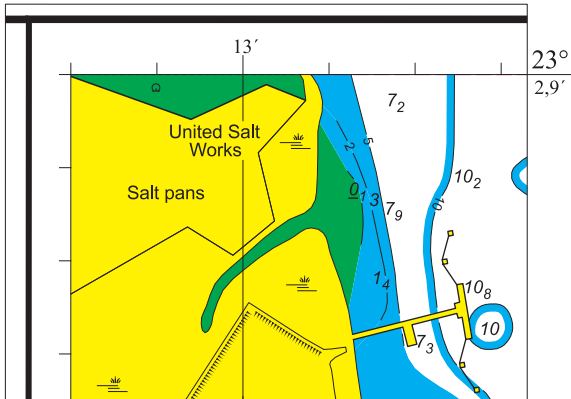

***040 (03/24) INDIA – WEST COAST – Kandla Sogal Channel – Accompanying Block.**

Source: NHO, Dehradun.

Chart 2059 (INT 7322) [*previous update 172/23*]

Insert accompanying block, centered on;

23° 02′·74N., 070° 13′·07E.

To accompany Indian Notices to Mariners No.040/2024

Block correction for
chart No. 2059 (PLAN)